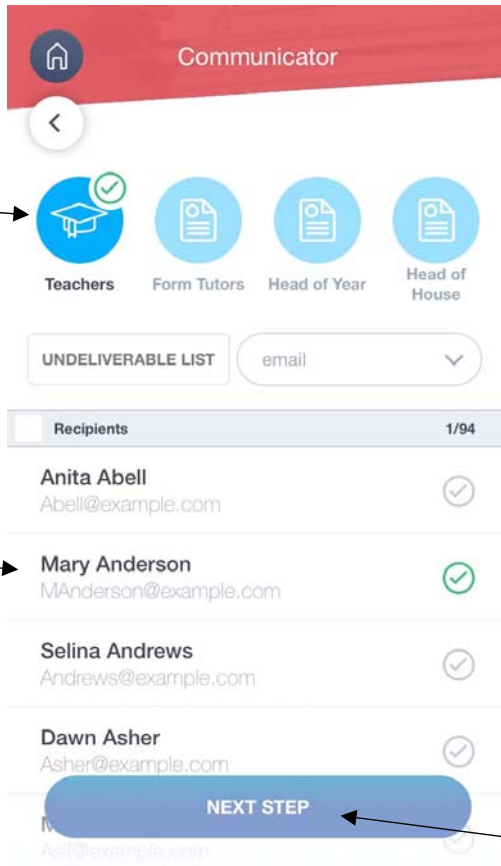

Select the type of staff member you wish to contact

Select the staff member name

Tap NEXT STEP