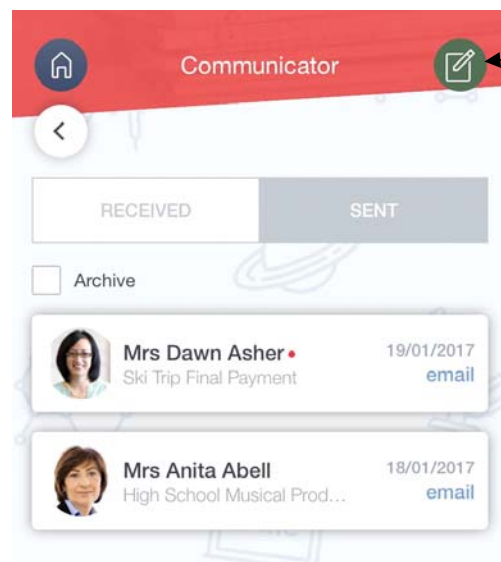

Calday Grange Grammar School

Parental Communication via EduLink One

Login in to EduLink One

Tap the envelope

Tap the
green pen

If you have more than one child at the school, select the child you wish to communicate about